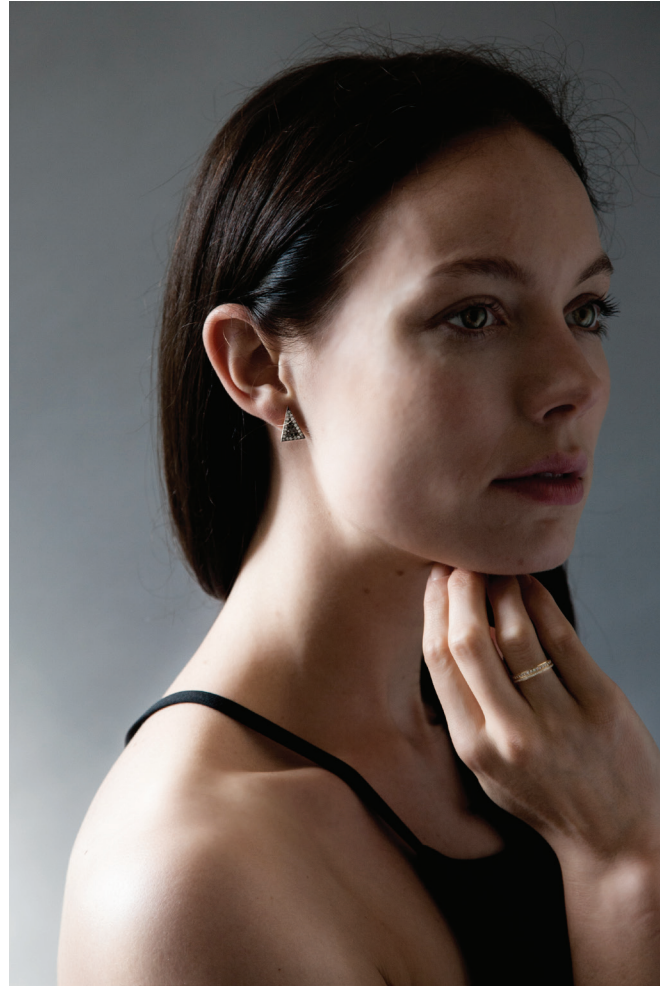

BEAR BROOKSBANK

MONOCHROME

**ROCK CRYSTAL, ONYX, DIAMOND AND WHITE GOLD MORSE CODE 'LOVE'
PENDANT**

ROCK CRYSTAL, ONYX, DIAMOND AND WHITE GOLD MORSE CODE 'LOVE' PENDANT

OCTAGONAL DIAMOND AND PLATINUM TARGET RING

2MM DIAMOND AND WHITE GOLD ETERNITY BAND

OCTAGONAL DIAMOND AND PLATINUM TARGET RING

OCTAGONAL DIAMOND AND PLATINUM TARGET RING

**JADE, DIAMOND AND WHITE GOLD DROP EARRINGS WITH DETACHABLE
DIAMOND EARSTUDS**

JADE, DIAMOND AND WHITE GOLD DROP EARRINGS WITH DETACHABLE DIAMOND EARSTUDS

BLACK DIAMOND, WHITE DIAMOND AND BLACK GOLD POLO PENDANT

1.5MM AND 2MM DIAMOND AND GOLD ETERNITY BANDS

2MM DIAMOND AND WHITE GOLD ETERNITY BAND

BLACK DIAMOND, WHITE DIAMOND AND BLACK GOLD POLO PENDANT

1.5MM AND 2MM DIAMOND AND GOLD ETERNITY BANDS

2MM DIAMOND AND WHITE GOLD ETERNITY BAND

BLACK DIAMOND, WHITE DIAMOND GOLD AND SILVER ARROWHEAD EARSTUDS AND PENDANT