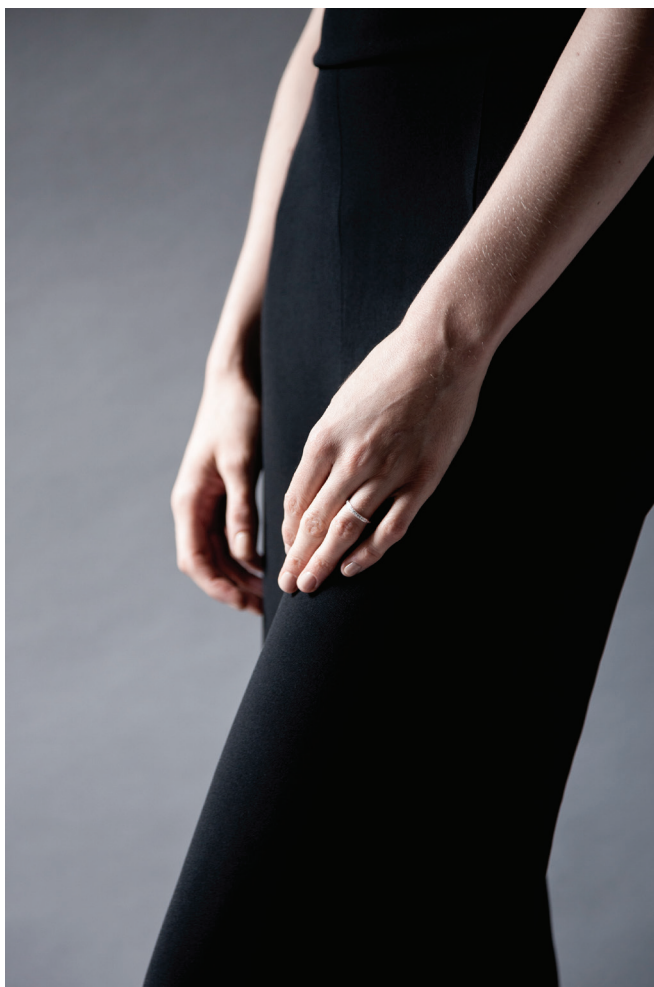

BEAR BROOKSBANK

MONOCHROME

**ROCK CRYSTAL, ONYX, DIAMOND AND WHITE GOLD MORSE CODE 'LOVE'
PENDANT**

ROCK CRYSTAL, ONYX, DIAMOND AND WHITE GOLD MORSE CODE 'LOVE' PENDANT

OCTAGONAL DIAMOND AND PLATINUM TARGET RING

2MM DIAMOND AND WHITE GOLD ETERNITY BAND

OCTAGONAL DIAMOND AND PLATINUM TARGET RING

OCTAGONAL DIAMOND AND PLATINUM TARGET RING

**JADE, DIAMOND AND WHITE GOLD DROP EARRINGS WITH DETACHABLE
DIAMOND EARSTUDS**

JADE, DIAMOND AND WHITE GOLD DROP EARRINGS WITH DETACHABLE DIAMOND EARSTUDS

BLACK DIAMOND, WHITE DIAMOND AND BLACK GOLD POLO PENDANT

1.5MM AND 2MM DIAMOND AND GOLD ETERNITY BANDS

2MM DIAMOND AND WHITE GOLD ETERNITY BAND

BLACK DIAMOND, WHITE DIAMOND AND BLACK GOLD POLO PENDANT

1.5MM AND 2MM DIAMOND AND GOLD ETERNITY BANDS

2MM DIAMOND AND WHITE GOLD ETERNITY BAND

BLACK DIAMOND, WHITE DIAMOND GOLD AND SILVER ARROWHEAD EARSTUDS AND PENDANT