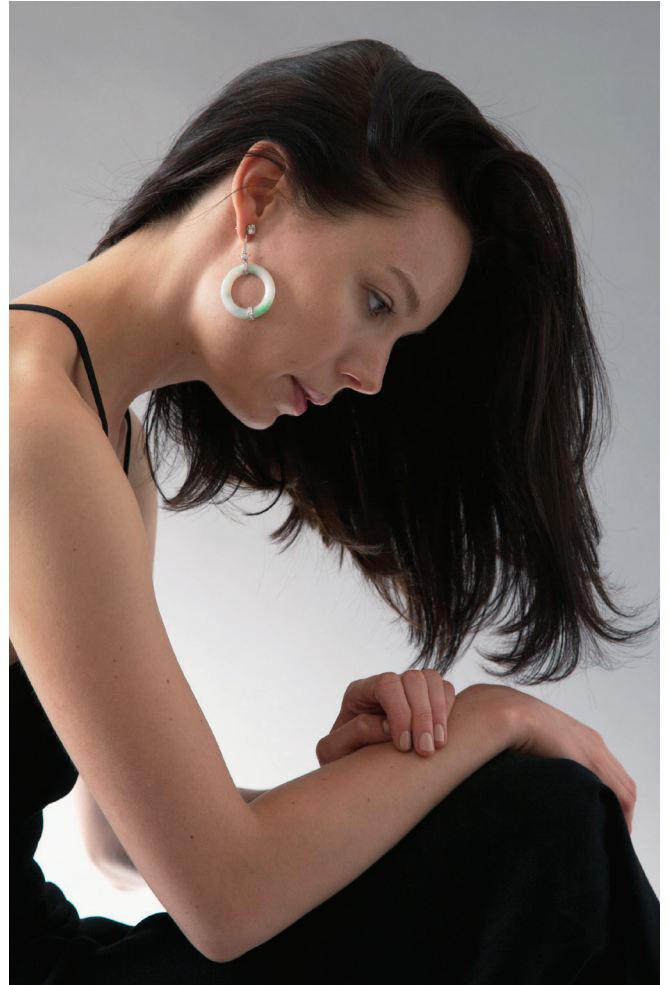

BEAR BROOKSBANK

MONOCHROME

**ROCK CRYSTAL, ONYX, DIAMOND AND WHITE GOLD MORSE CODE 'LOVE'
PENDANT**

ROCK CRYSTAL, ONYX, DIAMOND AND WHITE GOLD MORSE CODE 'LOVE' PENDANT

OCTAGONAL DIAMOND AND PLATINUM TARGET RING

2MM DIAMOND AND WHITE GOLD ETERNITY BAND

OCTAGONAL DIAMOND AND PLATINUM TARGET RING

OCTAGONAL DIAMOND AND PLATINUM TARGET RING

**JADE, DIAMOND AND WHITE GOLD DROP EARRINGS WITH DETACHABLE
DIAMOND EARSTUDS**

JADE, DIAMOND AND WHITE GOLD DROP EARRINGS WITH DETACHABLE DIAMOND EARSTUDS

BLACK DIAMOND, WHITE DIAMOND AND BLACK GOLD POLO PENDANT

1.5MM AND 2MM DIAMOND AND GOLD ETERNITY BANDS

2MM DIAMOND AND WHITE GOLD ETERNITY BAND

BLACK DIAMOND, WHITE DIAMOND AND BLACK GOLD POLO PENDANT

1.5MM AND 2MM DIAMOND AND GOLD ETERNITY BANDS

2MM DIAMOND AND WHITE GOLD ETERNITY BAND

BLACK DIAMOND, WHITE DIAMOND GOLD AND SILVER ARROWHEAD EARSTUDS AND PENDANT